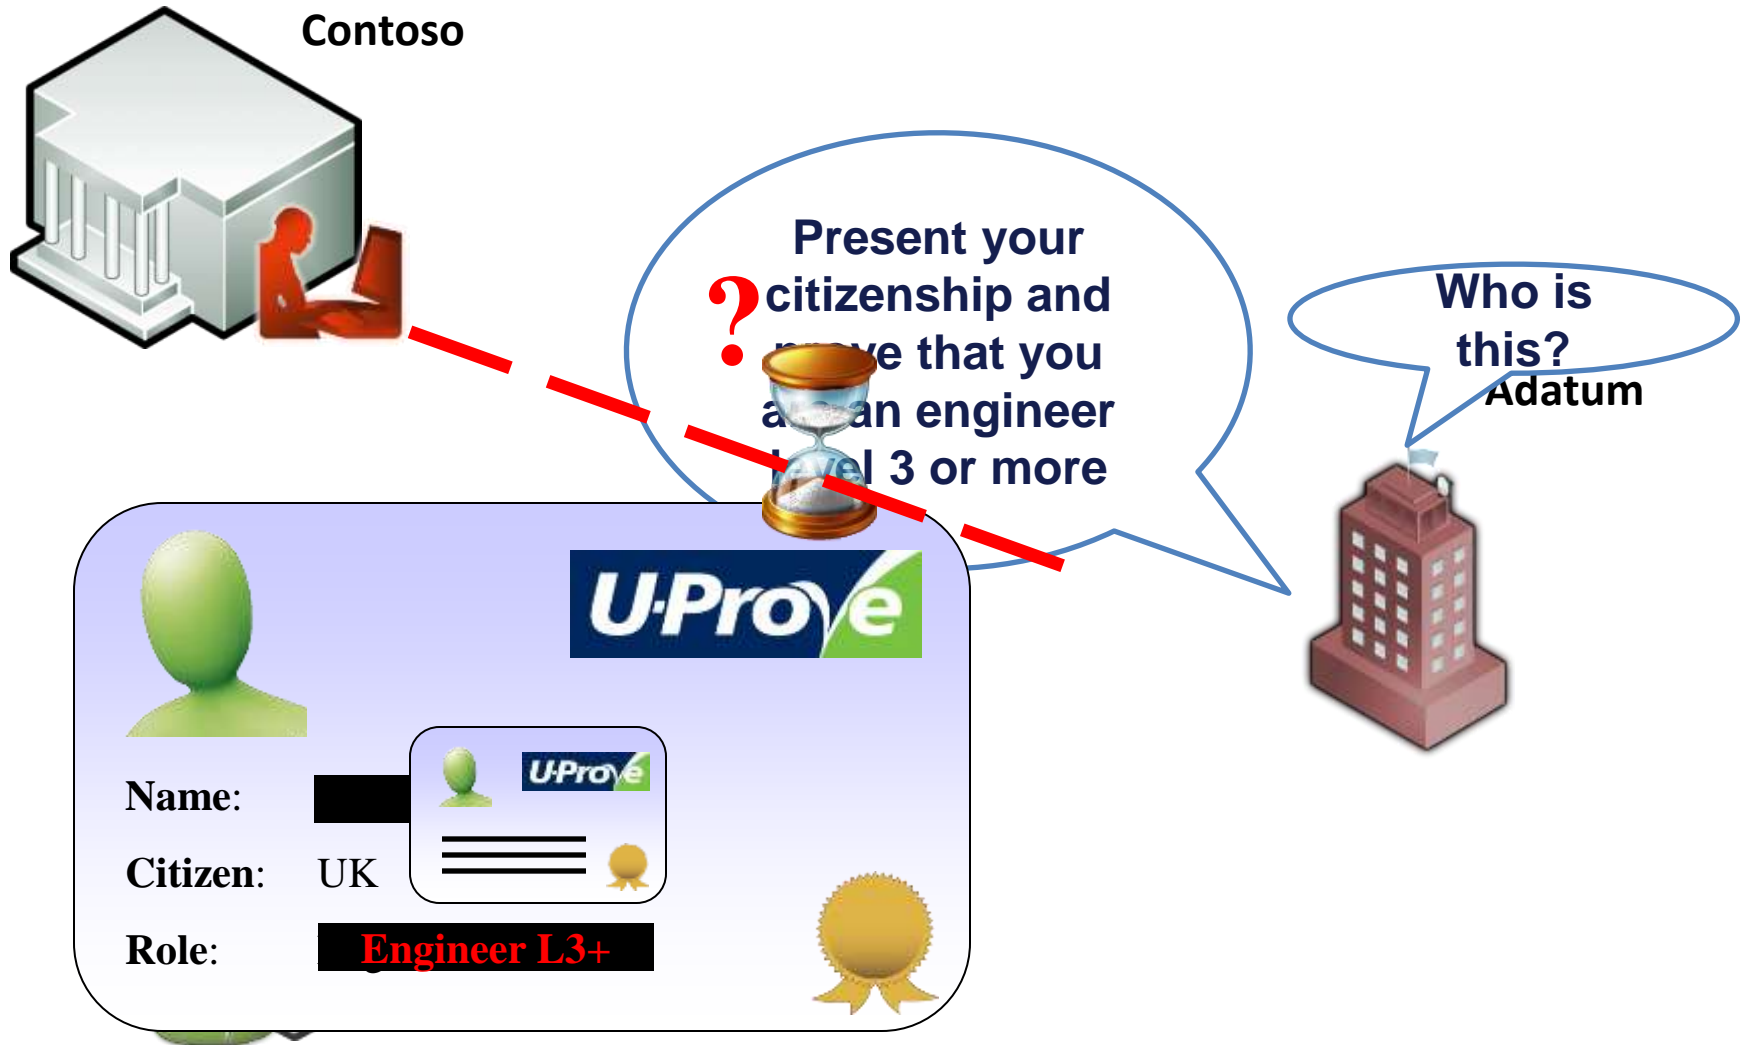

Minimal disclosure illustrated