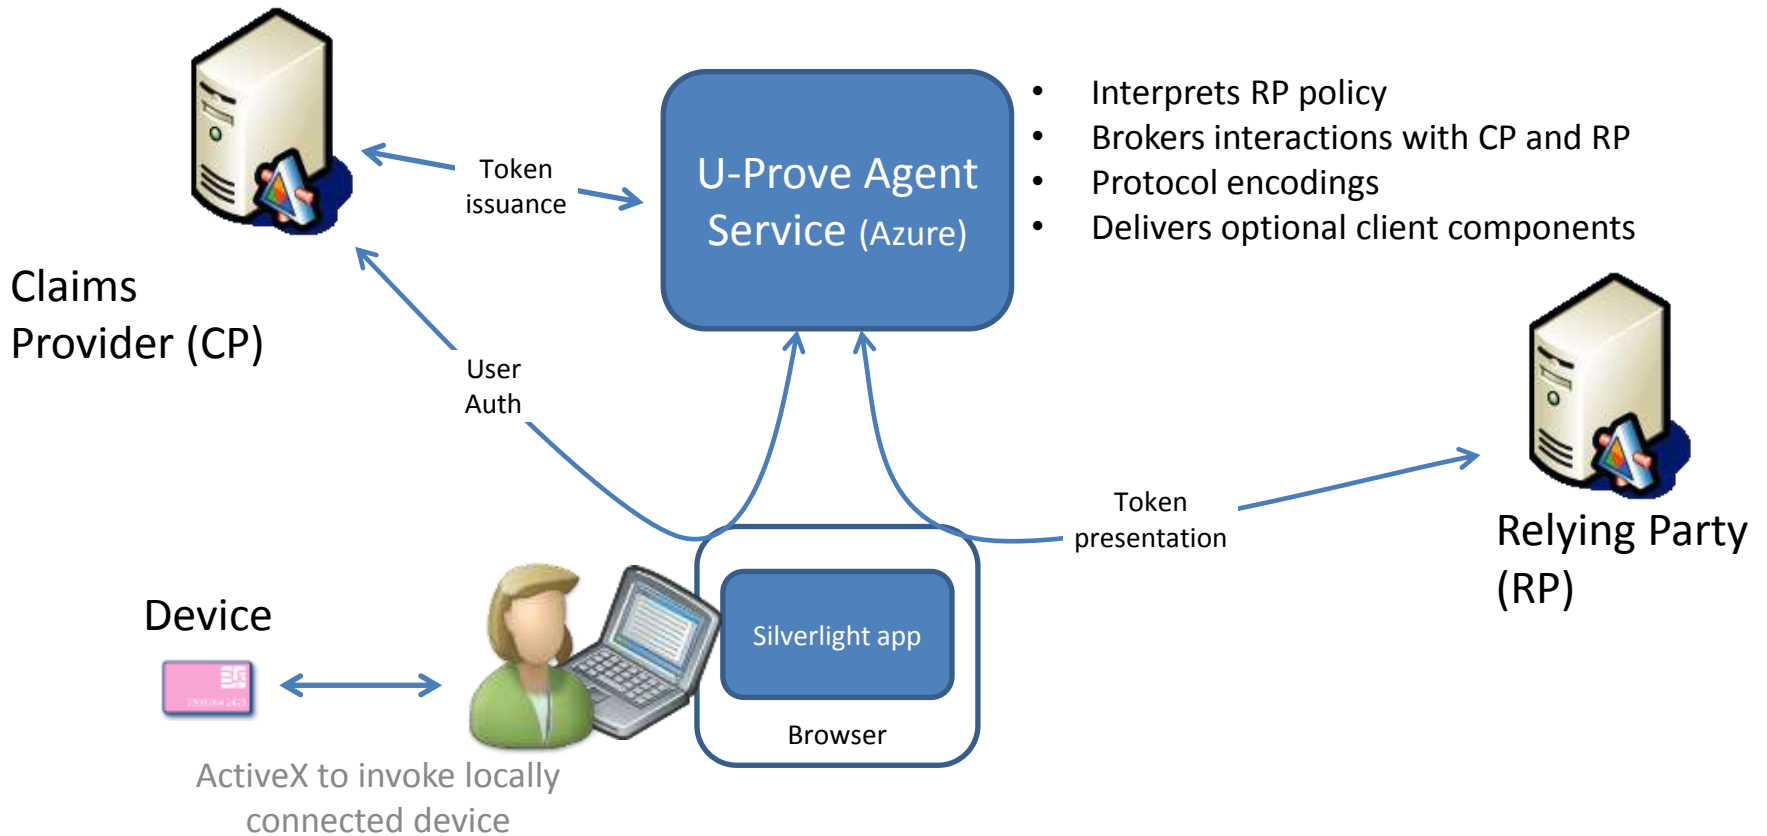

U-Prove Agent Architecture